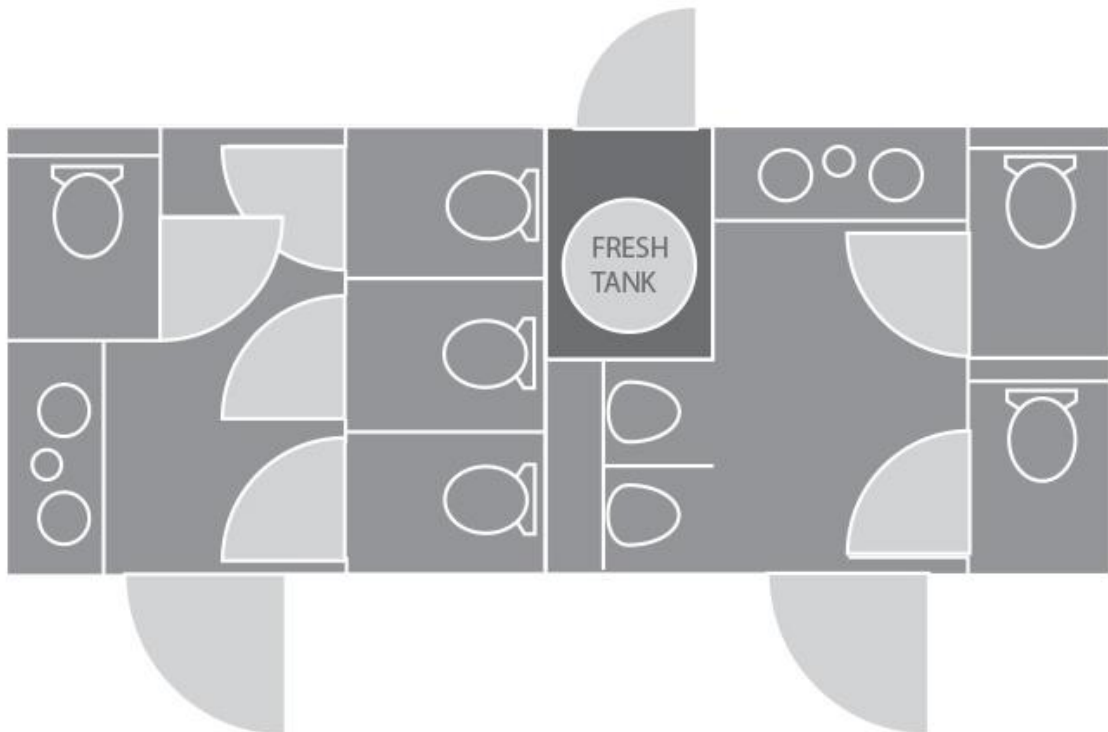

EIGHT STALL RESTROOM TRAILER

Spacious and beautiful describe this 20', eight-stall portable restroom trailer. Inside, the ladies' area has four spacious stalls and a twin-basin vanity. For men, there are two private stalls, two urinals and a twin-basin vanity.

The climate in each area can be controlled by individual air conditioning units to ensure total comfort, and a sound system comes standard with each unit.

Length: 20' Box, 25' w/ Tongue, **Width:** 8'6", 12'6" w/ Steps Down, **Height:** 11'8" including AC
Restroom Trailer sizes are approximate and could vary. Interior styles may also vary, and are subject to unit availability.